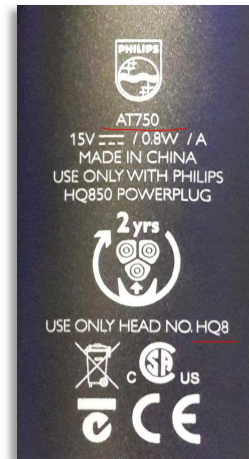

Philips Shavers and Blades			
Shaver model	Cutter type	Shaver model	Cutter type
PQ202	Call Agent HQ56	S5420	SH50
PQ206	Call Agent HQ56	S1510	SH30
HQ6970	HQ56	AT600	Call Agent HQ56
HQ6976	HQ56	AT610	HQ56
HQ6990	HQ56	AT750	HQ8
HQ7320	HQ8	AT790	HQ8
HQ7340	HQ8	AT890	HQ8
HQ7350	HQ8	HQ8150	HQ9
HQ7360	HQ8	HQ912	Call Agent HQ56
HQ801	HQ56	PT710	HQ8
HQ802	HQ56	PT720	HQ8
HQ803	HQ56	PT725	HQ8
HQ8250	HQ9	PT750	HQ8
RQ1050	RQ12 new	PT920	HQ9
RQ1095	RQ12 new	PT920CC	HQ9
RQ1150	RQ11	PT927	HQ9
RQ1160	RQ11	TT2030	Foil Call Agent
RQ1175	RQ11	TT2031	Foil Call Agent
RQ1180	RQ11	BG2040	Foil Call Agent
RQ1250	RQ12 new	BG2036	Foil Call Agent
RQ1260	RQ12 new	QC5550	Foil Call Agent
RQ1280	RQ12 new	QS6140	Foil Call Agent
S9111	SH90	QS6141	Foil Call Agent
S7530	SH70	HS200	Jet clean
S7510	SH70	HS800	Cream
S5510	SH50		
Shavers not on this listed			
Call 0861 084456 to confirm cutter type			